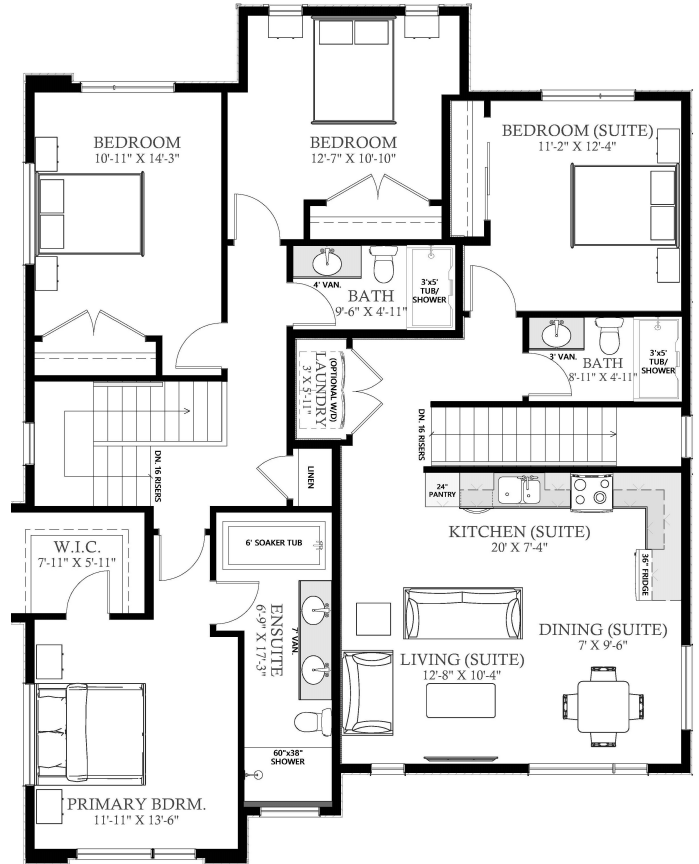

The Trails
MODERN HILLSIDE LIVING

CRAWFORD
THETRAILSLIVING.CA

MAIN LEVEL

UPPER LEVEL

TOTAL SQUARE FOOTAGE

2,942 Sq. Ft. finished

MAIN HOUSE

Main Floor: 1,091 Sq Ft

+ 883 Sq Ft Up

Garage: 429 Sq. Ft.

SUITE

Main: 679 Sq Ft + 289 Sq Ft

=968 Sq Ft Finished

All square footage and room size are approximate and may not be exactly as shown. The developer and builder reserve the right to make modifications deemed necessary in order to maintain the high standards of the development and meet all applicable codes. Rooms may vary slightly from the preliminary plans to the final survey. E&OE.